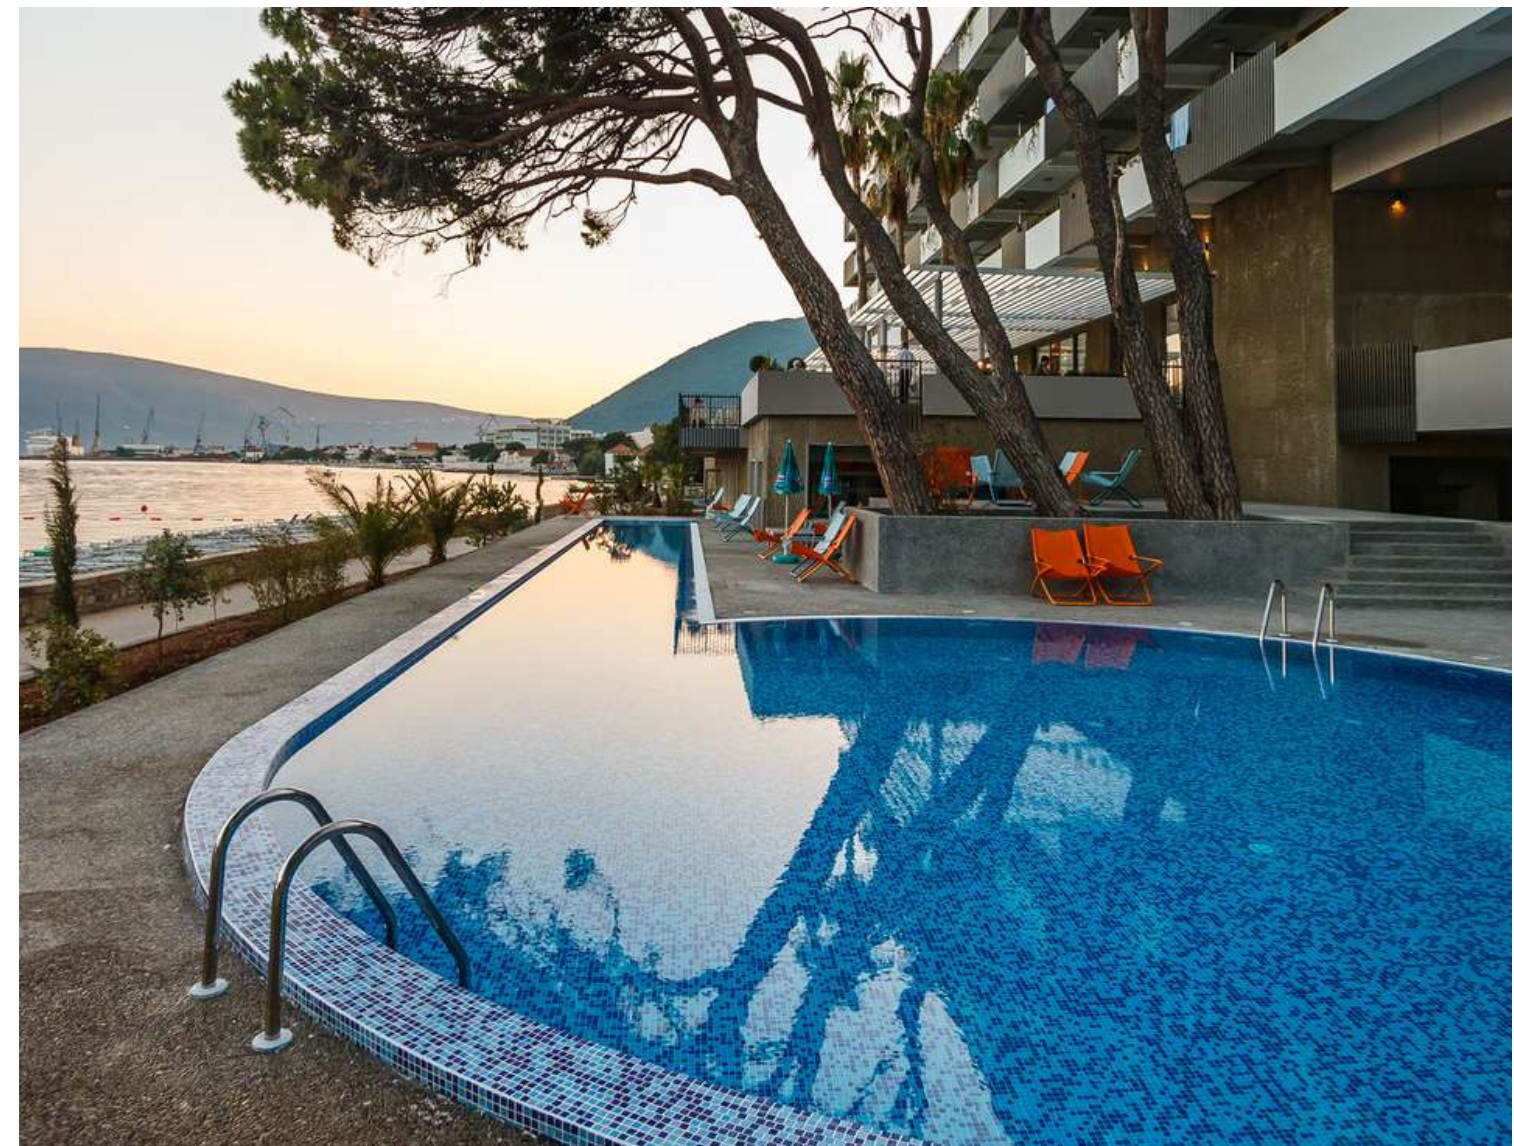

INDOOR POOL	ADULTS OUTDOOR POOL		KIDS INDOOR POOL	KIDS OUTDOOR POOL
Size	90 m2	250 m2	60 m2	10 m2	15 m2
Depth	1,25 m	1,25 m	1,25 m	0,30 m	0,30 m
Open	08:00 - 20:00	08:00 - 20:00	08:00 - 20:00	08:00 - 20:00	08:00 - 20:00
Sunbeds and parasols	Yes	Yes	Yes	Yes	Yes
Lifeguard	No	No	No	No	No
Heated	Yes	No	No	Yes	No
Water	Fresh	Fresh	Sea water	Fresh	Fresh