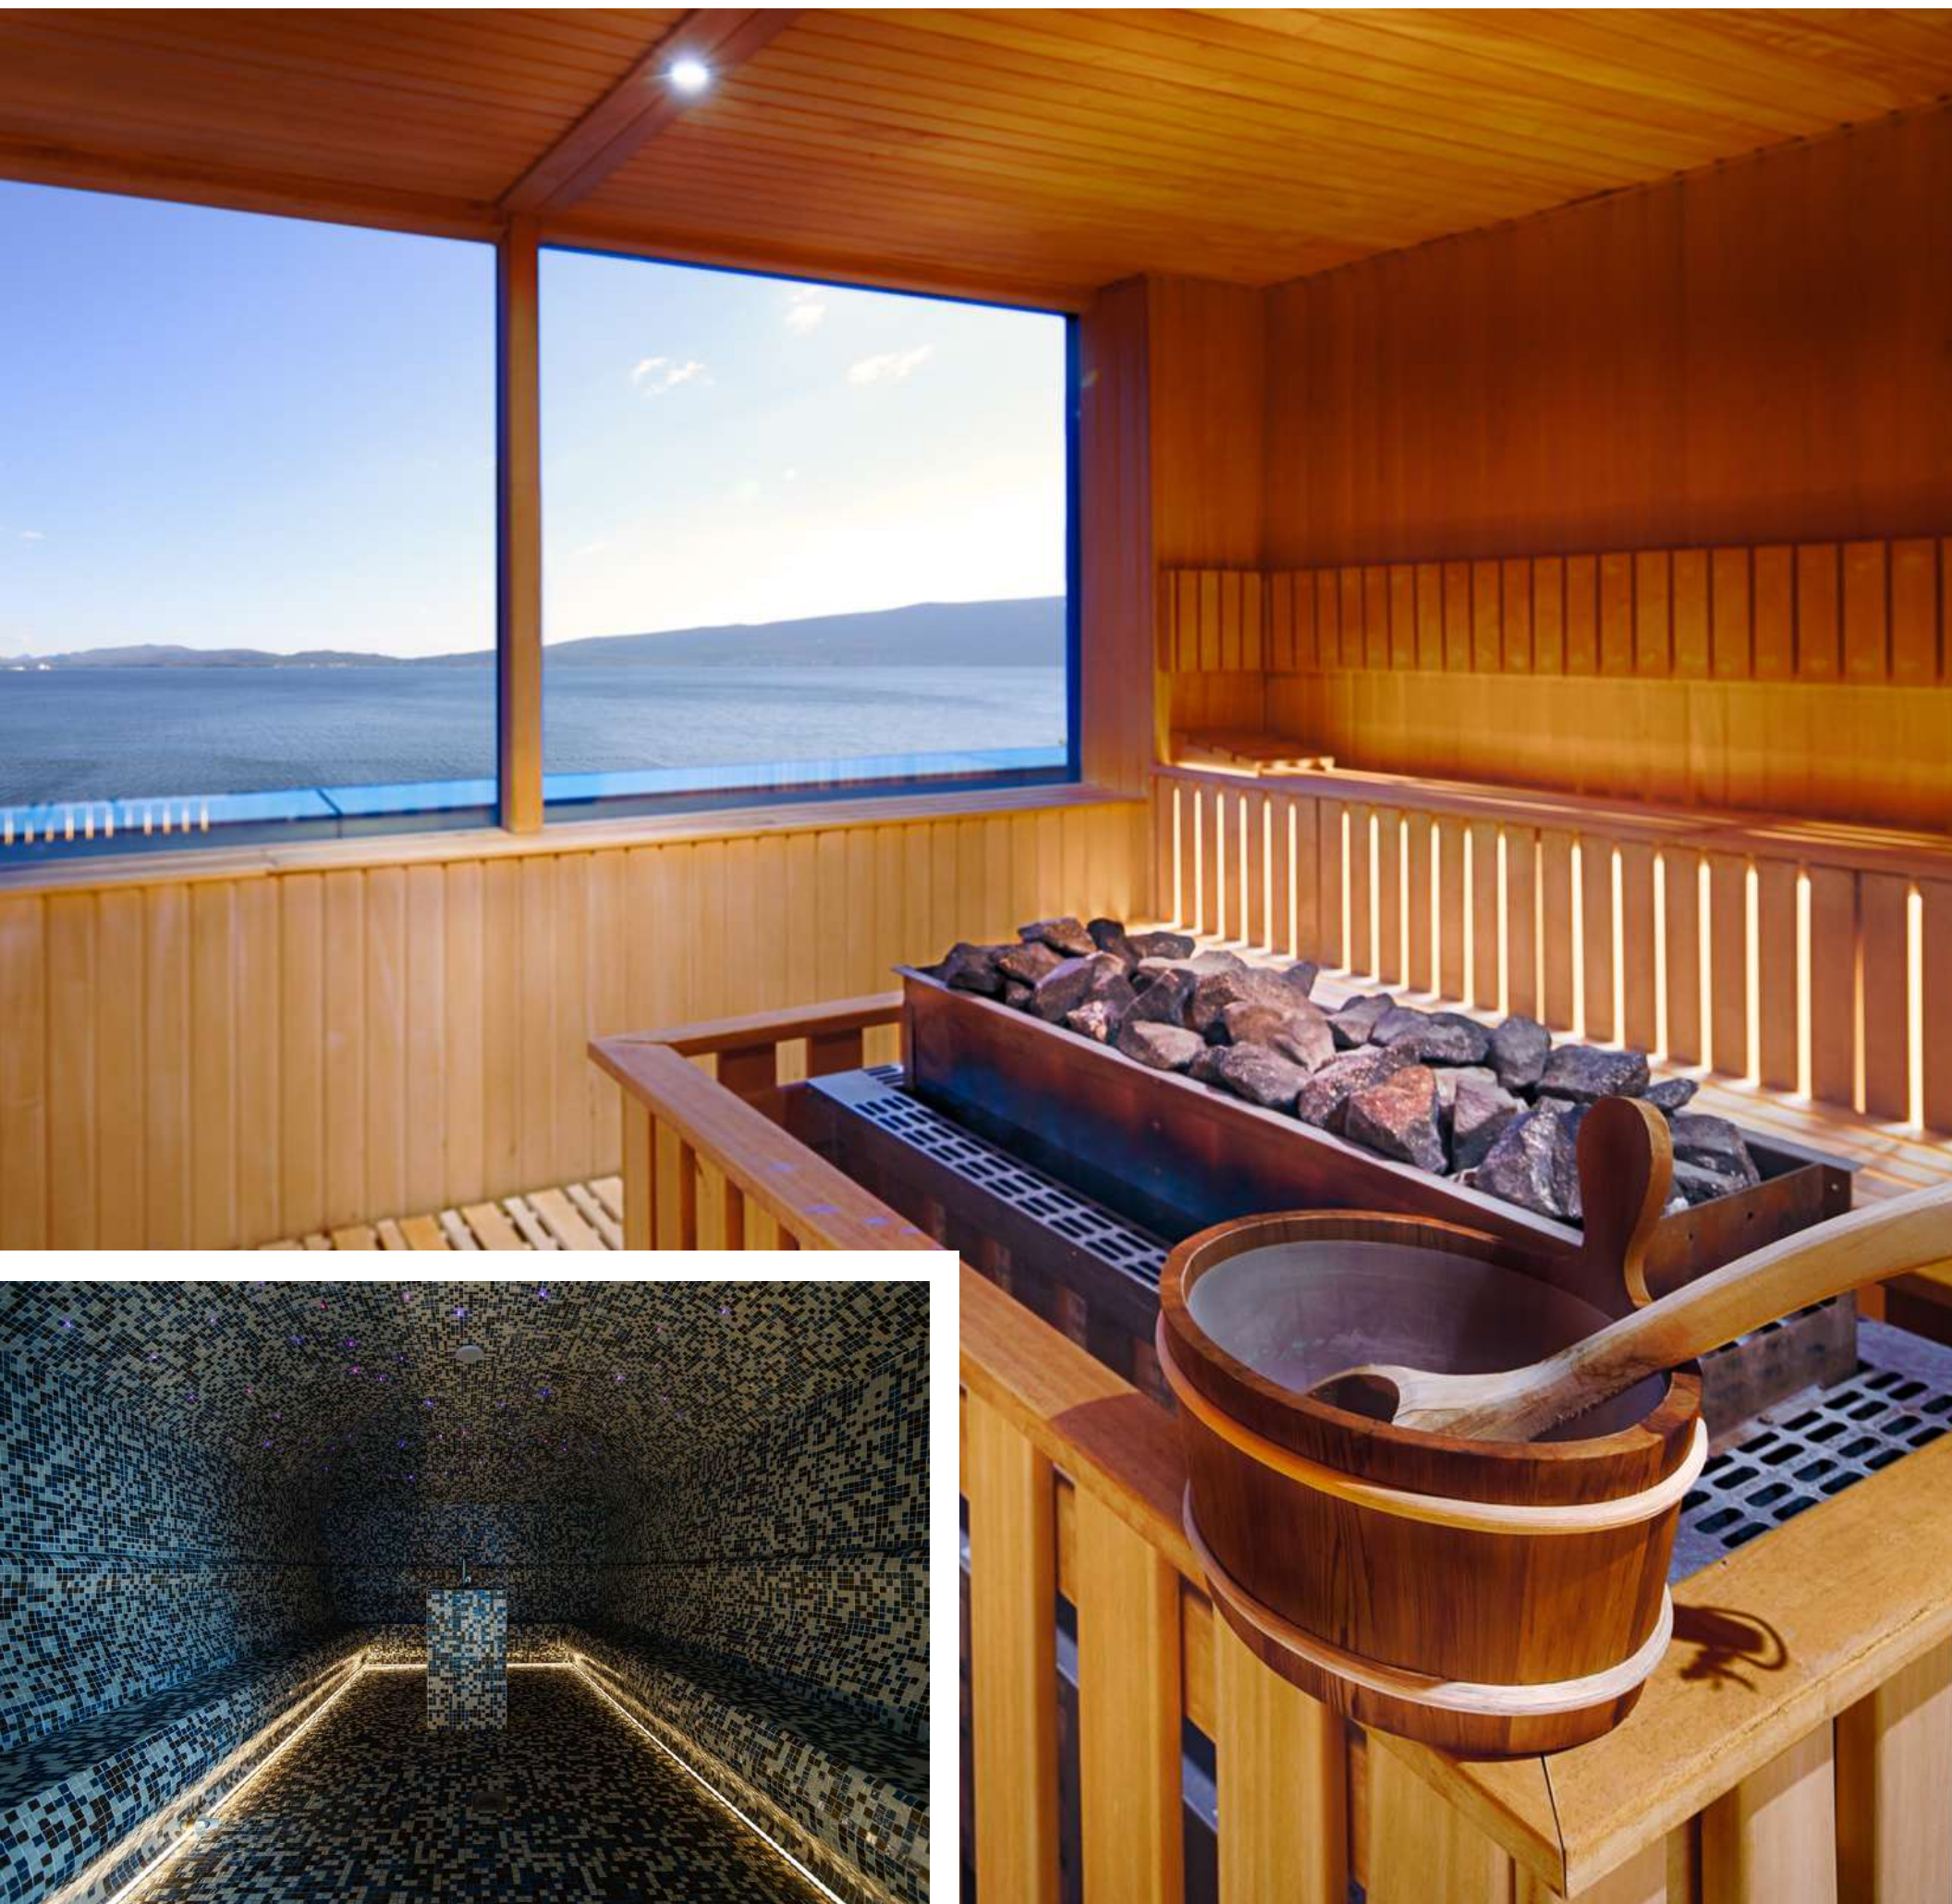

Yes

DOCK FOR BOATS

Yes

TOILETS

Yes

	INDOOR POOL	ADULTS OUTDOOR POOL		KIDS INDOOR POOL	KIDS OUTDOOR POOL
Size	90 m2	250 m2	60 m2	10 m2	15 m2
Depth	1,25 m	1,25 m	1,25 m	0,30 m	0,30 m
Open	08:00 - 20:00	08:00 - 20:00	08:00 - 20:00	08:00 - 20:00	08:00 - 20:00
Sunbeds and parasols	Yes	Yes	Yes	Yes	Yes
Lifeguard	No	No	No	No	No
Heated	Yes	No	No	Yes	No
Water	Fresh	Fresh	Sea water	Fresh	Fresh

SPA (WITH SUPPLEMENT)

LOCATION	7th floor		
OPEN	From 11:00 to 19:00		
SAUNA 1	Finish, 25 m2	90 degrees	Panorama
SAUNA 2	Infrared, 4,5 m2	70 degrees	Panorama
STEAMBATH	9 m2		
WHIRLPOOL	3 units, capacity 6 persons per unit		
SUNDECK	Yes, 40 sunbeds		
BAR	Yes, tea and refreshing drinks		
MASSAGE ROOM	3 rooms		
UNDERWATER MASSAGE	2 rooms		